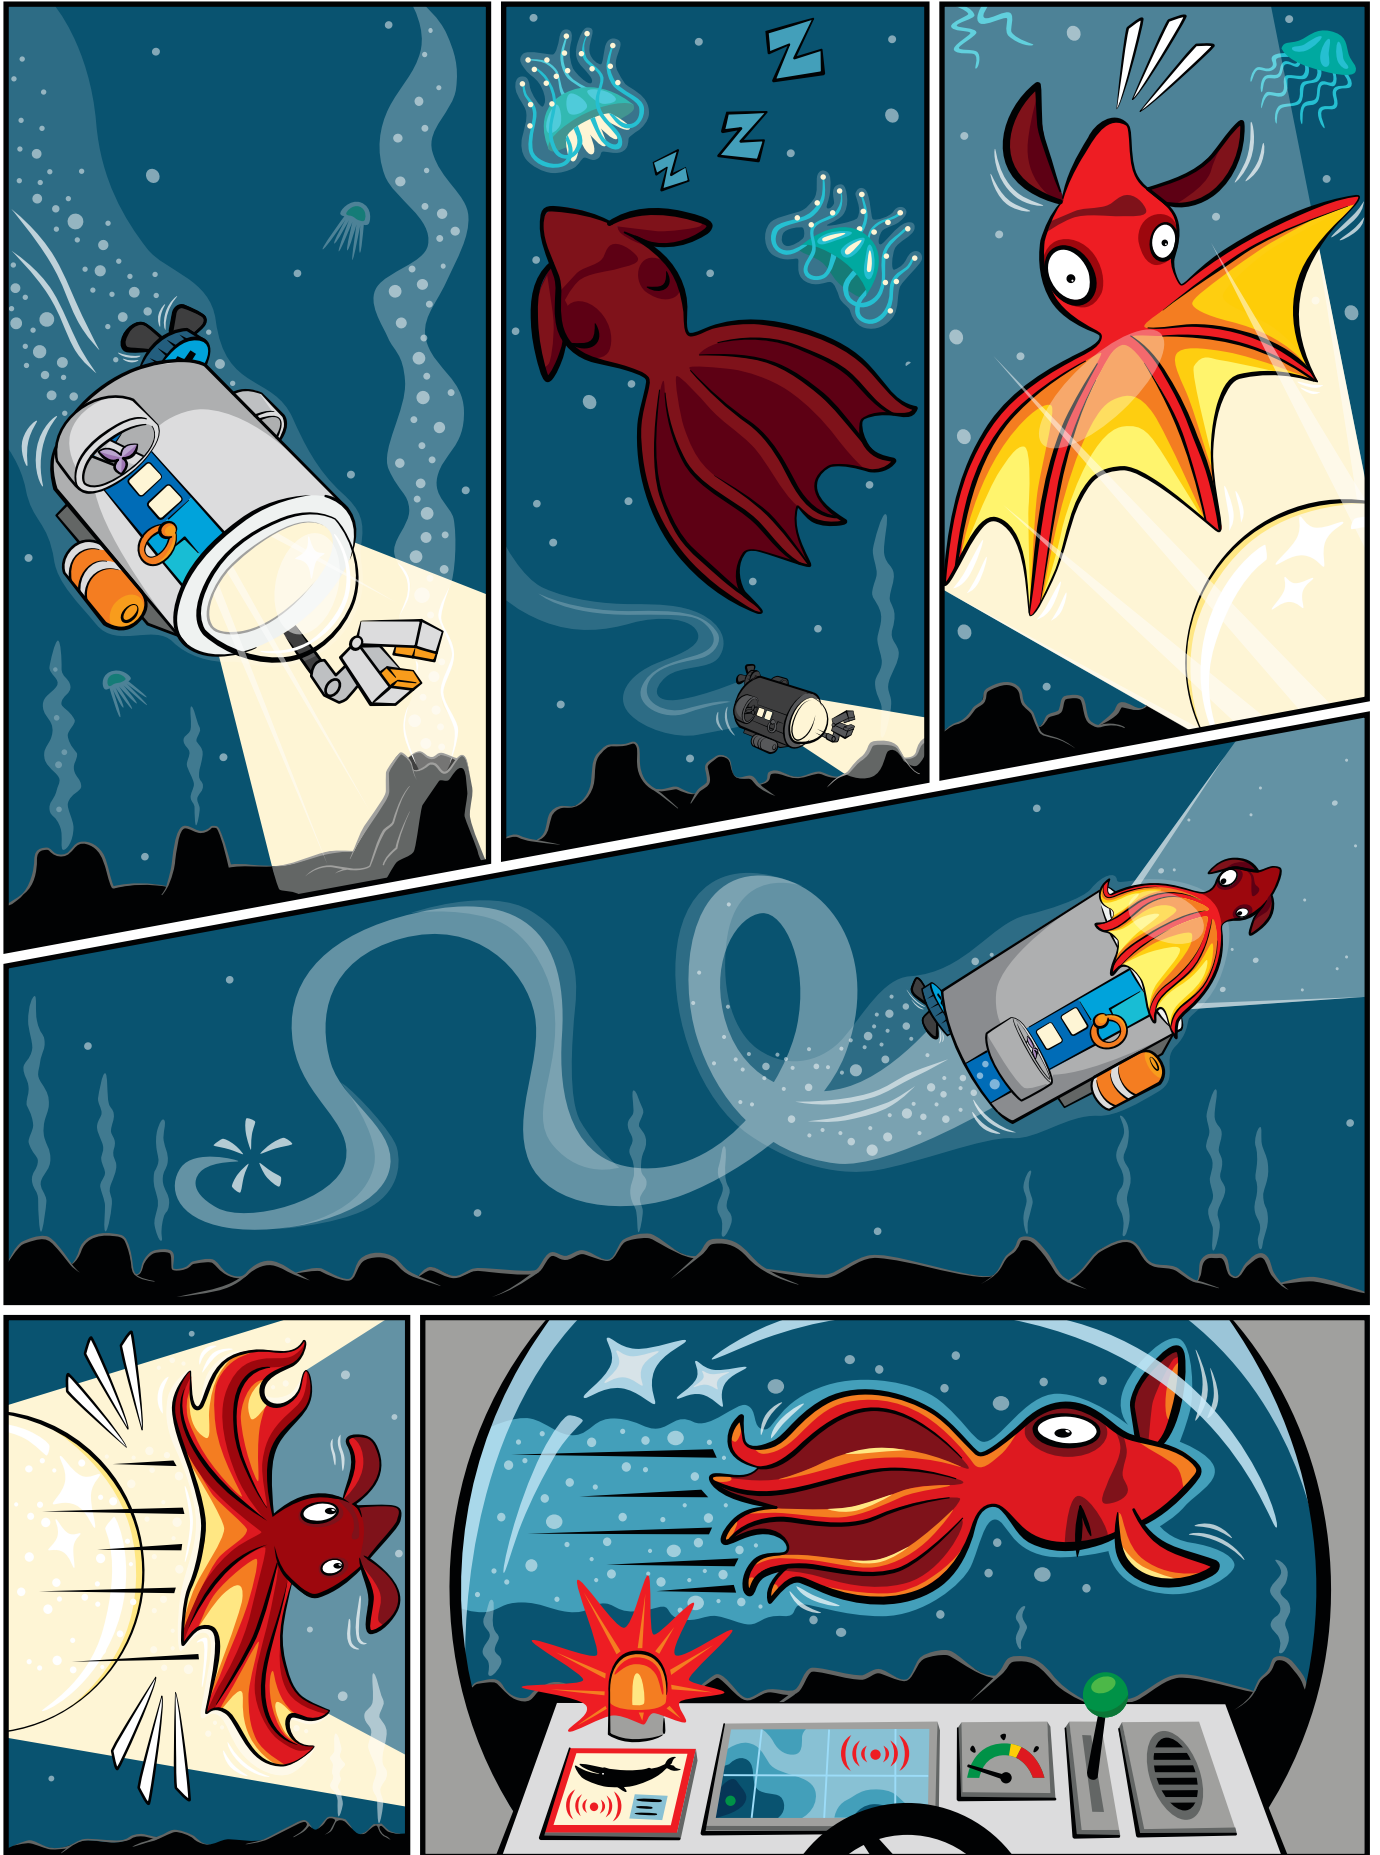

Explore Story