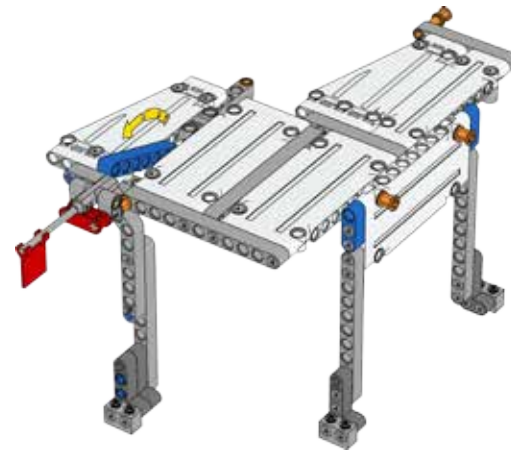

# FIRST® LEGO® League 2019 Pre-Pack overview

Bat

Inspection drone

Support axles

Coach Pins

Precision tokens

Bridge Entrance

Bridge Top

**Bridge Ramp**

Tree

Steel Structure

Crane

**Red Building Units**

**Tan Building Units**

**White Building Units**

**Blue Building Units**