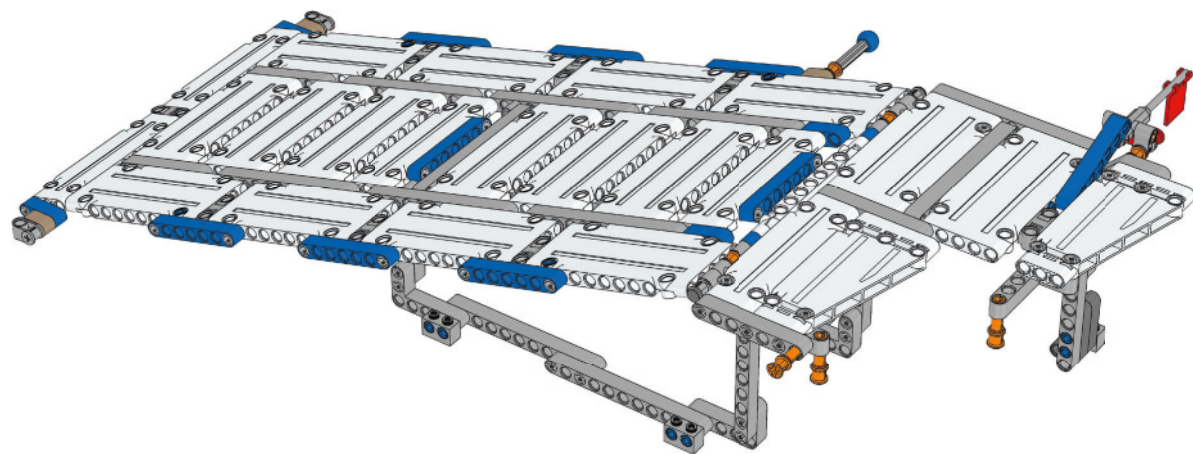

# FIRST® LEGO® League 2019 Pre-Pack overview

Bat

Inspection drone

Support axles

Coach Pins

Precision tokens

Bridge Entrance

Bridge Top

**Bridge Ramp**

Tree

Steel Structure

Crane

**Red Building Units**

**Tan Building Units**

**White Building Units**

**Blue Building Units**

**Building Upgrades**

**Test building**

**Elevator**

**Swing**

**Traffic jam**