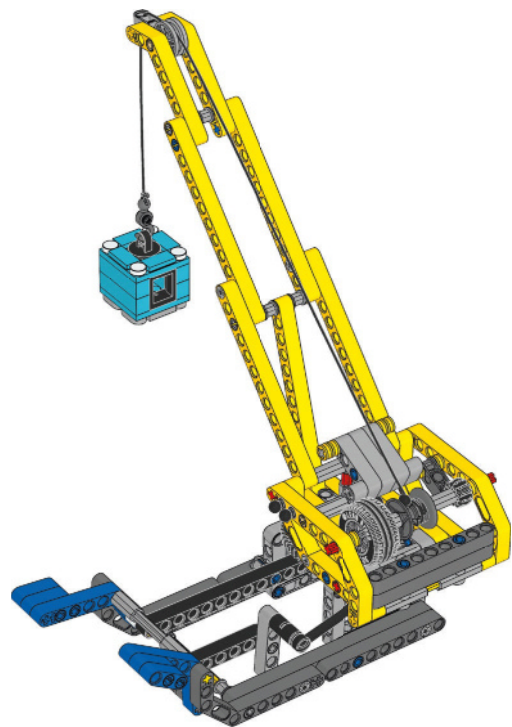

# FIRST® LEGO® League 2019 Pre-Pack overview

Bat

Inspection drone

Support axles

Coach Pins

Precision tokens

Bridge Entrance

Bridge Top

**Bridge Ramp**

Tree

Steel Structure

Crane

**Red Building Units**

**Tan Building Units**

**White Building Units**

**Blue Building Units**

**Building Upgrades**

**Test building**

**Elevator**

**Swing**

**Traffic jam**