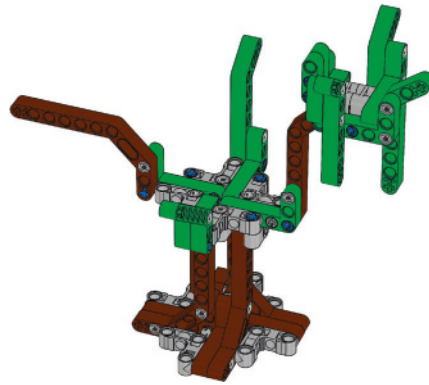

# FIRST® LEGO® League 2019 Pre-Pack overview

Bat

Inspection drone

Support axles

Coach Pins

Precision tokens

Bridge Entrance

Bridge Top

**Bridge Ramp**

Tree

Steel Structure

Crane

**Red Building Units**

**Tan Building Units**

**White Building Units**

**Blue Building Units**