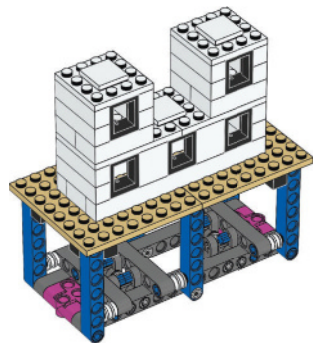

# FIRST® LEGO® League 2019 Pre-Pack overview

Bat

Inspection drone

Support axles

Coach Pins

Precision tokens

Bridge Entrance

Bridge Top

**Bridge Ramp**

Tree

Steel Structure

Crane

**Red Building Units**

**Tan Building Units**

**White Building Units**

**Blue Building Units**

**Building Upgrades**

**Test building**

**Elevator**

**Swing**

**Traffic jam**