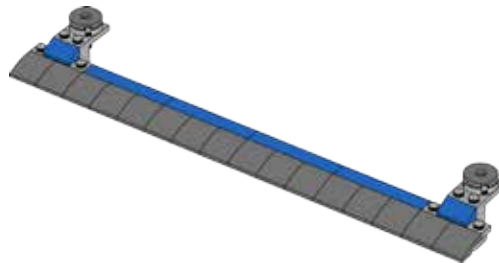

# FIRST® LEGO® League 2019 Pre-Pack overview

Bat

Inspection drone

Support axles

Coach Pins

Precision tokens

Bridge Entrance

Bridge Top

**Bridge Ramp**

Tree

Steel Structure

Crane

**Red Building Units**

**Tan Building Units**

**White Building Units**

**Blue Building Units**