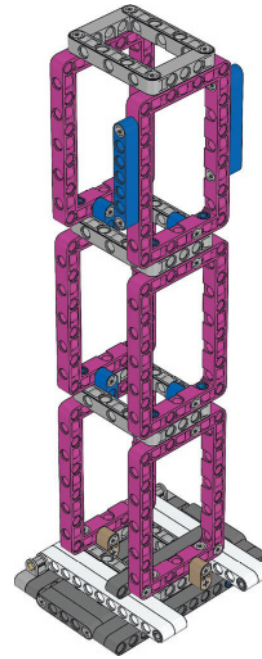

# FIRST® LEGO® League 2019 Pre-Pack overview

Bat

Inspection drone

Support axles

Coach Pins

Precision tokens

Bridge Entrance

Bridge Top

**Bridge Ramp**

Tree

Steel Structure

Crane

**Red Building Units**

**Tan Building Units**

**White Building Units**

**Blue Building Units**

**Building Upgrades**

**Test building**

**Elevator**

**Swing**

**Traffic jam**