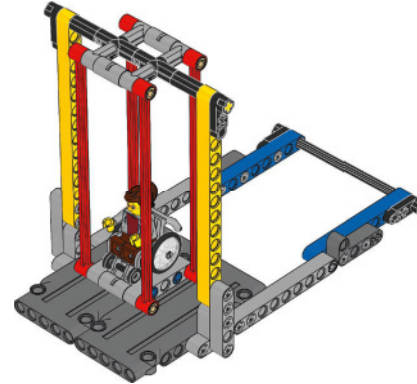

FIRST® LEGO® League 2019 Model overview

Bat

Support axles

Precision tokens

Bridge Entrance

Inspection drone

Coach Pins

Bridge Top

Bridge Ramp

Tree

Steel Structure

Crane

Red Building Units

Tan Building Units

White Building Units

Blue Building Units

Building Upgrades

Test building

Elevator

Swing

Traffic jam

Innovation Elements

LEGO.com/brickseparator