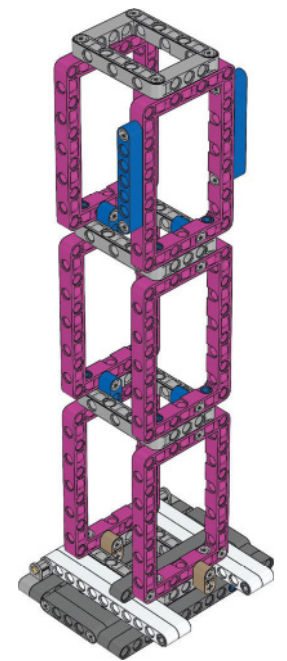

FIRST® LEGO® League 2019 Model overview

Bat

Support axles

Precision tokens

Bridge Entrance

Inspection drone

Coach Pins

Bridge Top

Bridge Ramp

Tree

Steel Structure

Crane

Red Building Units

Tan Building Units

White Building Units

Blue Building Units

Building Upgrades

Test building

Elevator

Swing

Traffic jam

Innovation Elements

LEGO.com/brickseparator