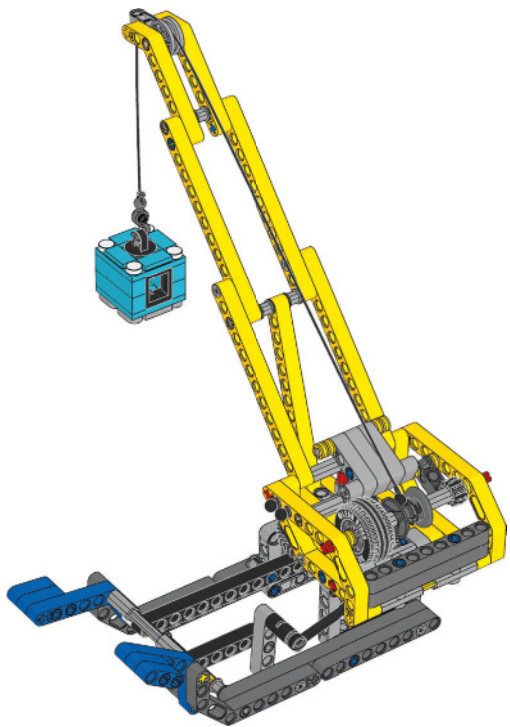

FIRST® LEGO® League 2019 Model overview

Bat

Support axles

Precision tokens

Bridge Entrance

Inspection drone

Coach Pins

Bridge Top

Bridge Ramp

Tree

Steel Structure

Crane

Red Building Units

Tan Building Units

White Building Units

Blue Building Units

Building Upgrades

Test building

Elevator

Swing

Traffic jam

Innovation Elements

LEGO.com/brickseparator