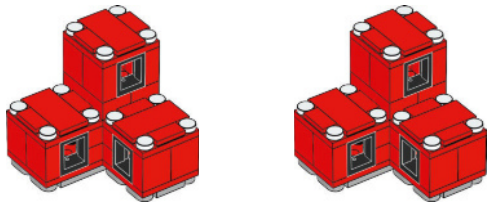

FIRST® LEGO® League 2019 Model overview

Bat

Support axles

Precision tokens

Bridge Entrance

Inspection drone

Coach Pins

Bridge Top

Bridge Ramp

Tree

Steel Structure

Crane

Red Building Units

Tan Building Units

White Building Units

Blue Building Units

Building Upgrades

Test building

Elevator

Swing

Traffic jam

Innovation Elements

LEGO.com/brickseparator