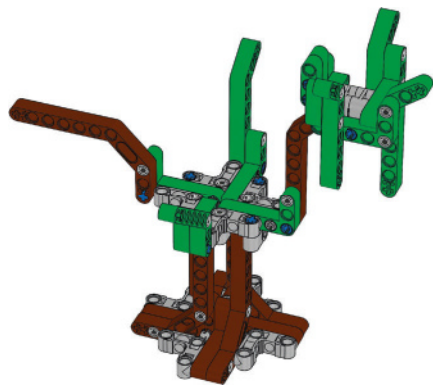

FIRST® LEGO® League 2019 Model overview

Bat

Support axles

Precision tokens

Bridge Entrance

Inspection drone

Coach Pins

Bridge Top

Bridge Ramp

Tree

Steel Structure

Crane

Red Building Units

Tan Building Units

White Building Units

Blue Building Units

Building Upgrades

Test building

Elevator

Swing

Traffic jam

Innovation Elements

LEGO.com/brickseparator