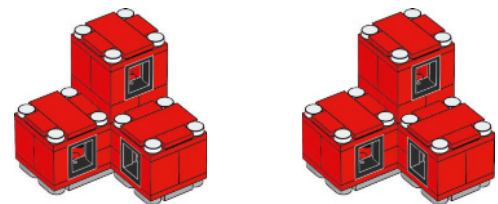

FIRST® LEGO® League 2019 Model overview

Bat

Support axles

Precision tokens

Bridge Entrance

Inspection drone

Coach Pins

Bridge Top

Bridge Ramp

Tree

Steel Structure

Crane

Red Building Units

Tan Building Units

White Building Units

Blue Building Units

Building Upgrades

Test building

Elevator

Swing

Traffic jam

Innovation Elements

LEGO.com/brickseparator