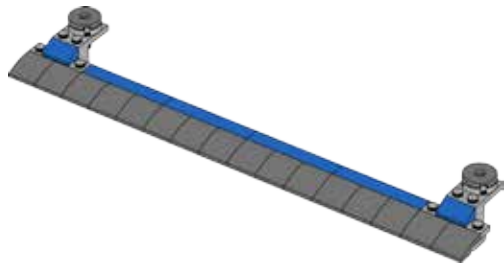

FIRST® LEGO® League 2019 Model overview

Bat

Support axles

Precision tokens

Bridge Entrance

Inspection drone

Coach Pins

Bridge Top

Bridge Ramp

Tree

Steel Structure

Crane

Red Building Units

Tan Building Units

White Building Units

Blue Building Units

Building Upgrades

Test building

Elevator

Swing

Traffic jam

Innovation Elements

LEGO.com/brickseparator