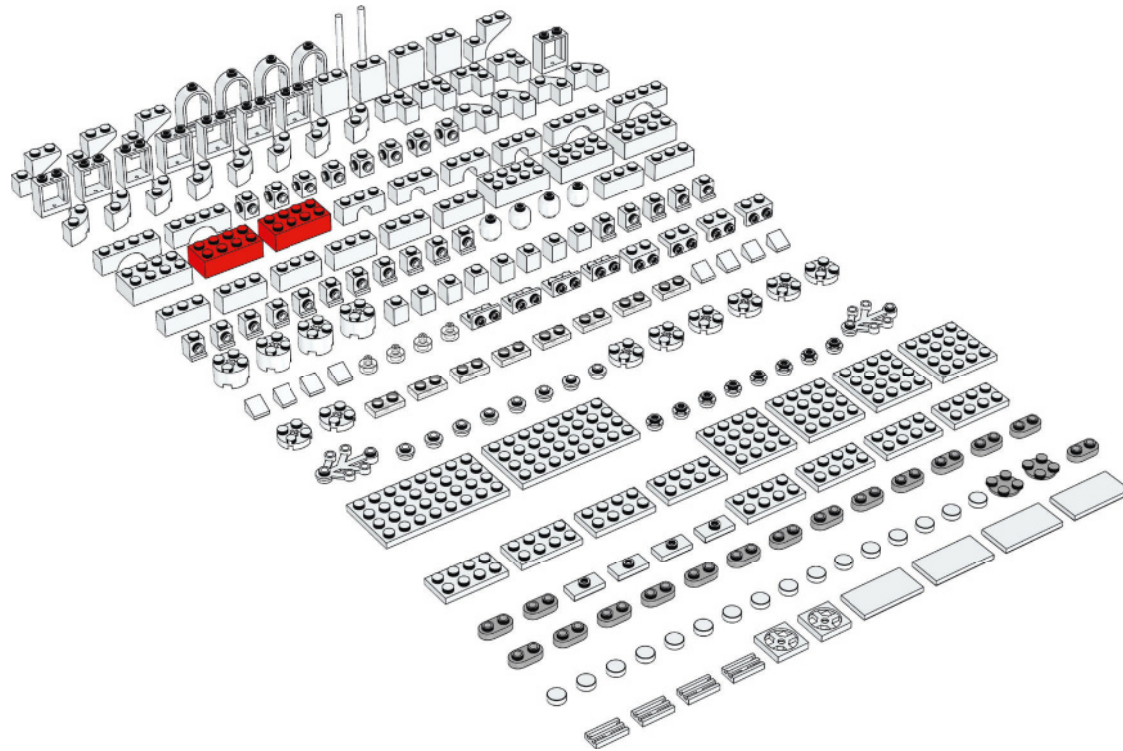

Bridge Ramp

Tree

Steel Structure

Crane

Red Building Units

Tan Building Units

White Building Units

Blue Building Units

Building Upgrades

Test building

Elevator

Swing

Traffic jam

Innovation Elements

LEGO.com/brickseparator